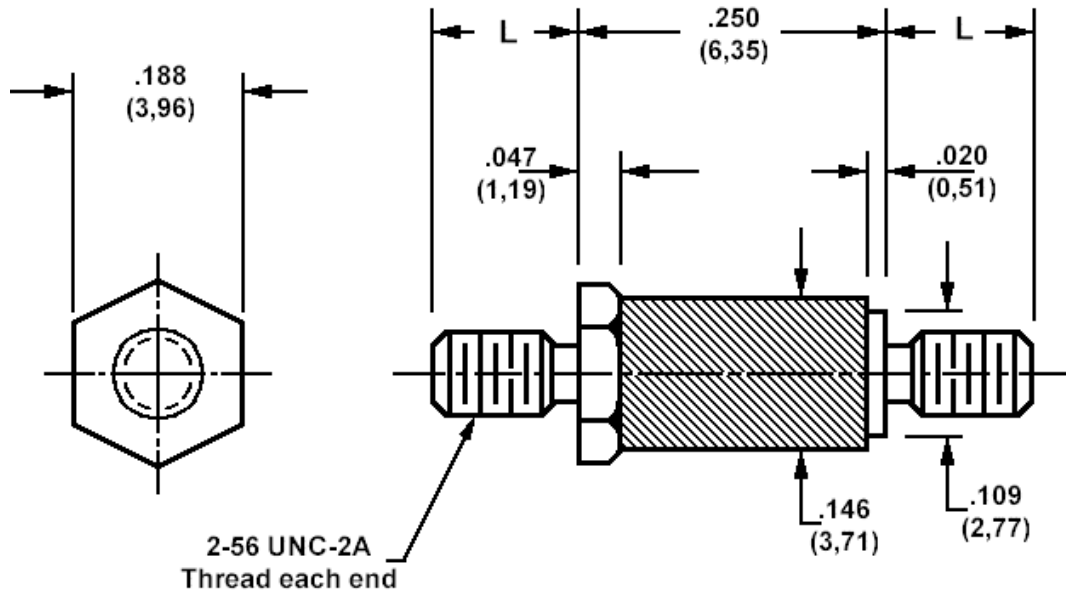

## 352-4622 Spacer/Stand-off, insulated, threaded

How to order code  
**352-4622-XX-07-16**  
 Basic Part No XX = L dimension

DIMENSIONS (XX)		
	(XX)	L
352-4622	-01	.125 (3,18)
	-02	.188 (4,78)
	-03	.250 (6,35)

MATERIALS		
Component	Material	Finish
Studs	Brass	Cadmium (plus Chromate)
Insulator	Diallyl Phthalate	Blue

Other colour insulators available on request

ADDITIONAL SPECIFICATIONS	
Dielectric Withstanding Voltage (VRMS)	3000
Capacitance (pF)	.4